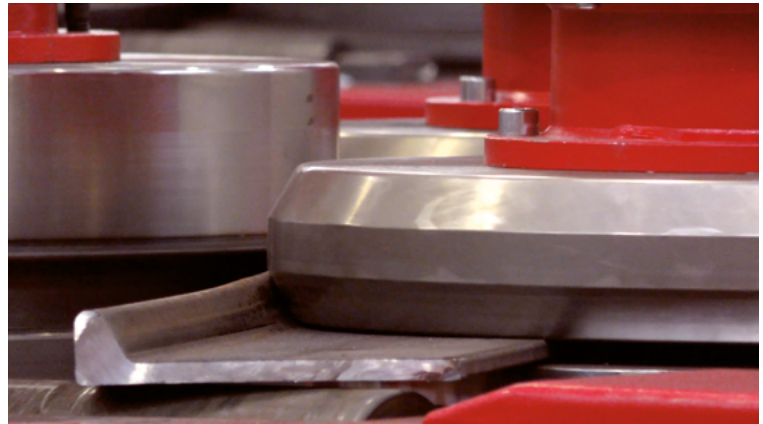

SECTION BENDING FOR SHIPBUILDING

Double bulbs

LEG IN

LEG OUT

Single bulb

SPECIAL ROLLS FOR BENDING ALL KINDS OF BULB

- > Heat treated
- > Deep hardened
- > High resistance
- > Wear proof

New DAVI patented camera system able to check any kind of multi-radius shapes with high accuracy