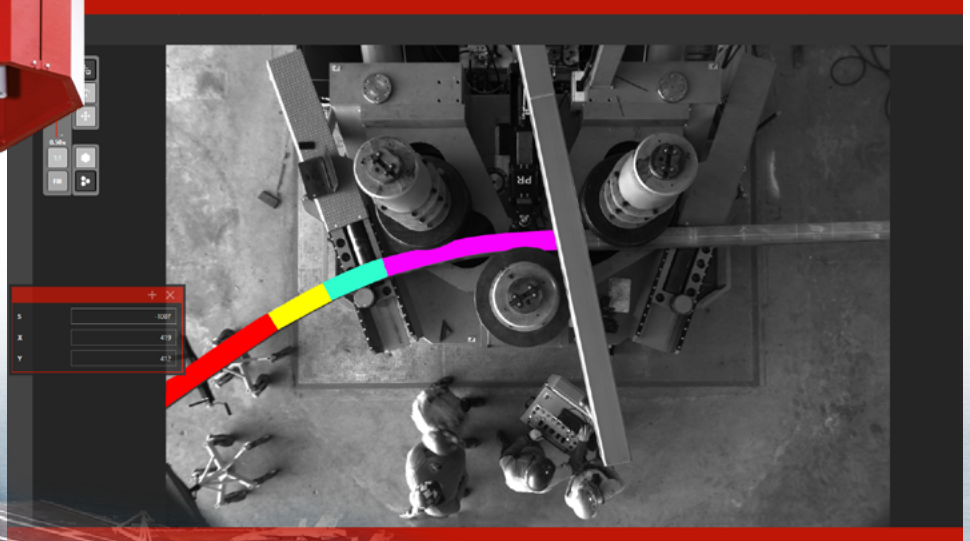

SECTION BENDING FOR SHIPBUILDING

Double bulbs

LEG IN

LEG OUT

Single bulb

SPECIAL ROLLS FOR BENDING ALL KINDS OF BULB

- > Heat treated
- > Deep hardened
- > High resistance
- > Wear proof

New DAVI patented camera system able to check any kind of multi-radius shapes with high accuracy