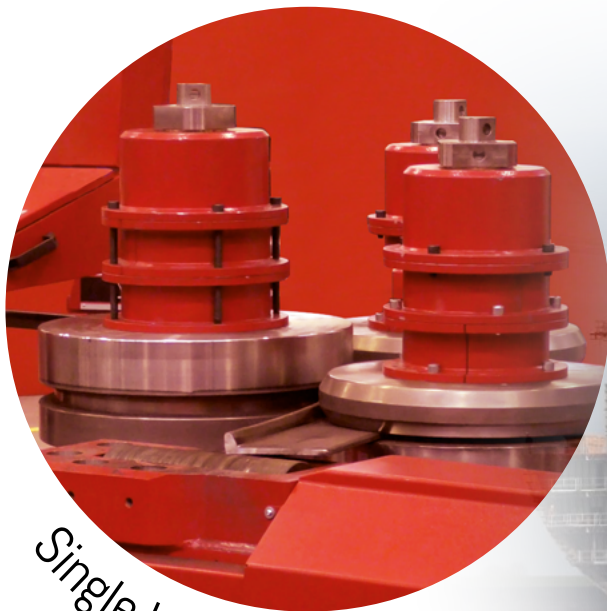

SECTION BENDING FOR SHIPBUILDING

Double bulbs

LEG IN

LEG OUT

Single bulb

SPECIAL ROLLS FOR BENDING ALL KINDS OF BULB

- > Heat treated
- > Deep hardened
- > High resistance
- > Wear proof

New DAVI patented camera system able to check any kind of multi-radius shapes with high accuracy